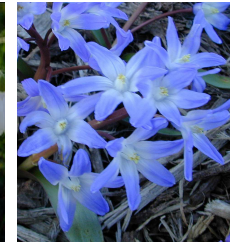

ALLIUMS- BOLD, SCUPLTURAL, DEER- AND RABBIT-RESISTANT

SPRING BULB SELECTIONS

MINOR BULBS- DELICATE YET DEER- AND RABBIT-RESISTANT

SCILLA