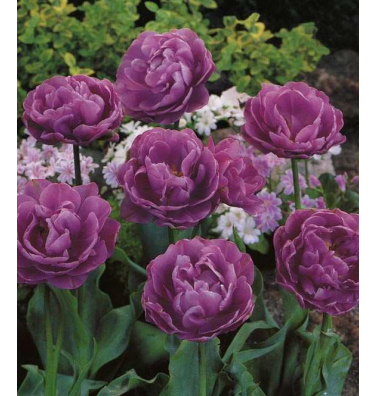

TULIPS- STUNNING ARRAY OF COLORS

NEGRITA
Mid Spring 15-20"

BLUEBERRY RIPPLE
Mid Spring 15-20"

ATTILA
Mid Spring 15-20"

PURPLE PRINCE
Early Spring 12"

LILAC PERFECTION
Late Spring 15-20"

OSCAR
Mid Spring 15-20"

RED RIDING HOOD
Mid Spring 12"

RED IMPRESSION
Mid Spring 21"

ABBA
Early Spring 12"

ORANGE QUEEN
Mid Spring 21+"

PRINCESS IRENE
Early Spring 12"

GUDOSHNIK
Mid Spring 21+"

APELDOORN ELITE
Mid Spring 21+"

ORANGE FAVORITE
Late Spring 15-20"

APRICOT BEAUTY
Mid Spring 15-20"

BARCELONA
Mid Spring 21+''

PINK IMPRESSION
Mid Spring 21+''

ANGELIQUE
Late Spring 15-20''

WHITE EMPEROR
Early Spring 15-20''

WHITE DREAM
Mid Spring 15-20''

TRIUMPH MIXED

GREIGII MIXED
Late Spring 12''