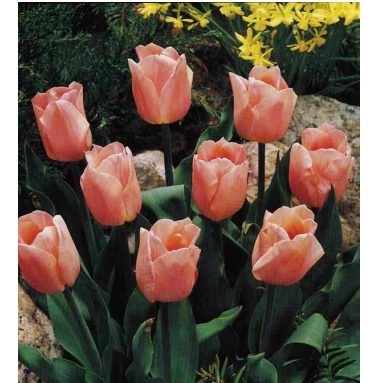

TULIPS- STUNNING ARRAY OF COLORS

NEGRITA
Mid Spring 15-20"

BLUEBERRY RIPPLE
Mid Spring 15-20"

ATTILA
Mid Spring 15-20"

PURPLE PRINCE
Early Spring 12"

LILAC PERFECTION
Late Spring 15-20"

OSCAR
Mid Spring 15-20"

RED RIDING HOOD
Mid Spring 12"

RED IMPRESSION
Mid Spring 21"

ABBA
Early Spring 12"

ORANGE QUEEN
Mid Spring 21+"

PRINCESS IRENE
Early Spring 12"

GUDOSHNIK
Mid Spring 21+"

APELDOORN ELITE
Mid Spring 21+"

ORANGE FAVORITE
Late Spring 15-20"

APRICOT BEAUTY
Mid Spring 15-20"

BARCELONA
Mid Spring 21+''

PINK IMPRESSION
Mid Spring 21+''

ANGELIQUE
Late Spring 15-20''

WHITE EMPEROR
Early Spring 15-20''

WHITE DREAM
Mid Spring 15-20''

TRIUMPH MIXED

GREIGII MIXED
Late Spring 12''